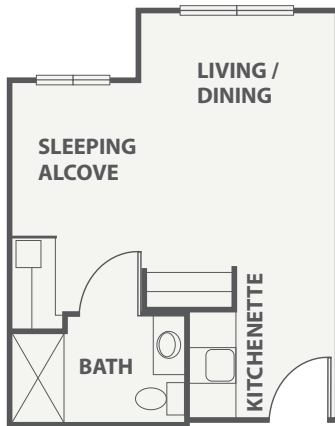

# Floor Plans

STUDIO | 377 SQ FT

ONE BEDROOM | 459 SQ FT

TWO BEDROOM | 835 SQ FT

## MEMORY CARE

SHARED TWO BEDROOM | 120 SQ FT (per room)

Room dimensions and layout may vary.