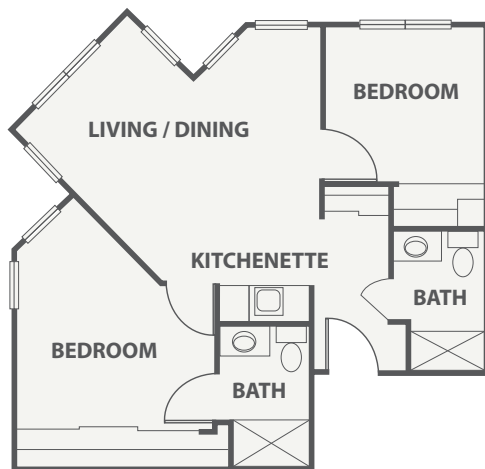

# Floor Plans

STUDIO | 377 SQ FT

ONE BEDROOM | 459 SQ FT

TWO BEDROOM | 835 SQ FT

## MEMORY CARE

SHARED TWO BEDROOM | 120 SQ FT (per room)

Room dimensions and layout may vary.