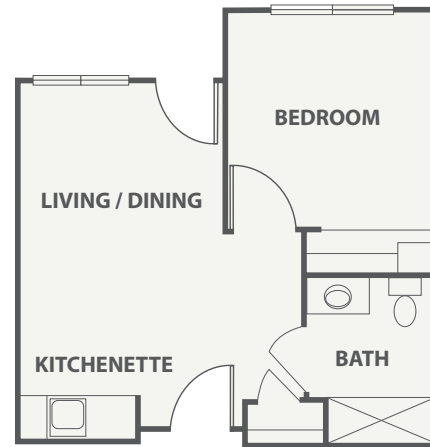

# Floor Plans

STUDIO | 377 SQ FT

ONE BEDROOM | 459 SQ FT

TWO BEDROOM | 835 SQ FT

## MEMORY CARE

SHARED TWO BEDROOM | 120 SQ FT (per room)

Room dimensions and layout may vary.