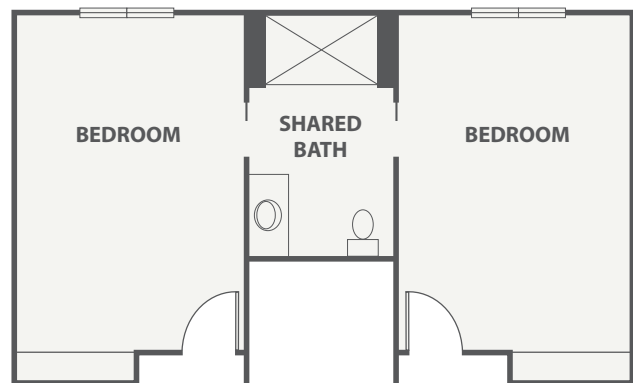

# Floor Plans

STUDIO | 377 SQ FT

ONE BEDROOM | 459 SQ FT

TWO BEDROOM | 835 SQ FT

## MEMORY CARE

SHARED TWO BEDROOM | 120 SQ FT (per room)

Room dimensions and layout may vary.